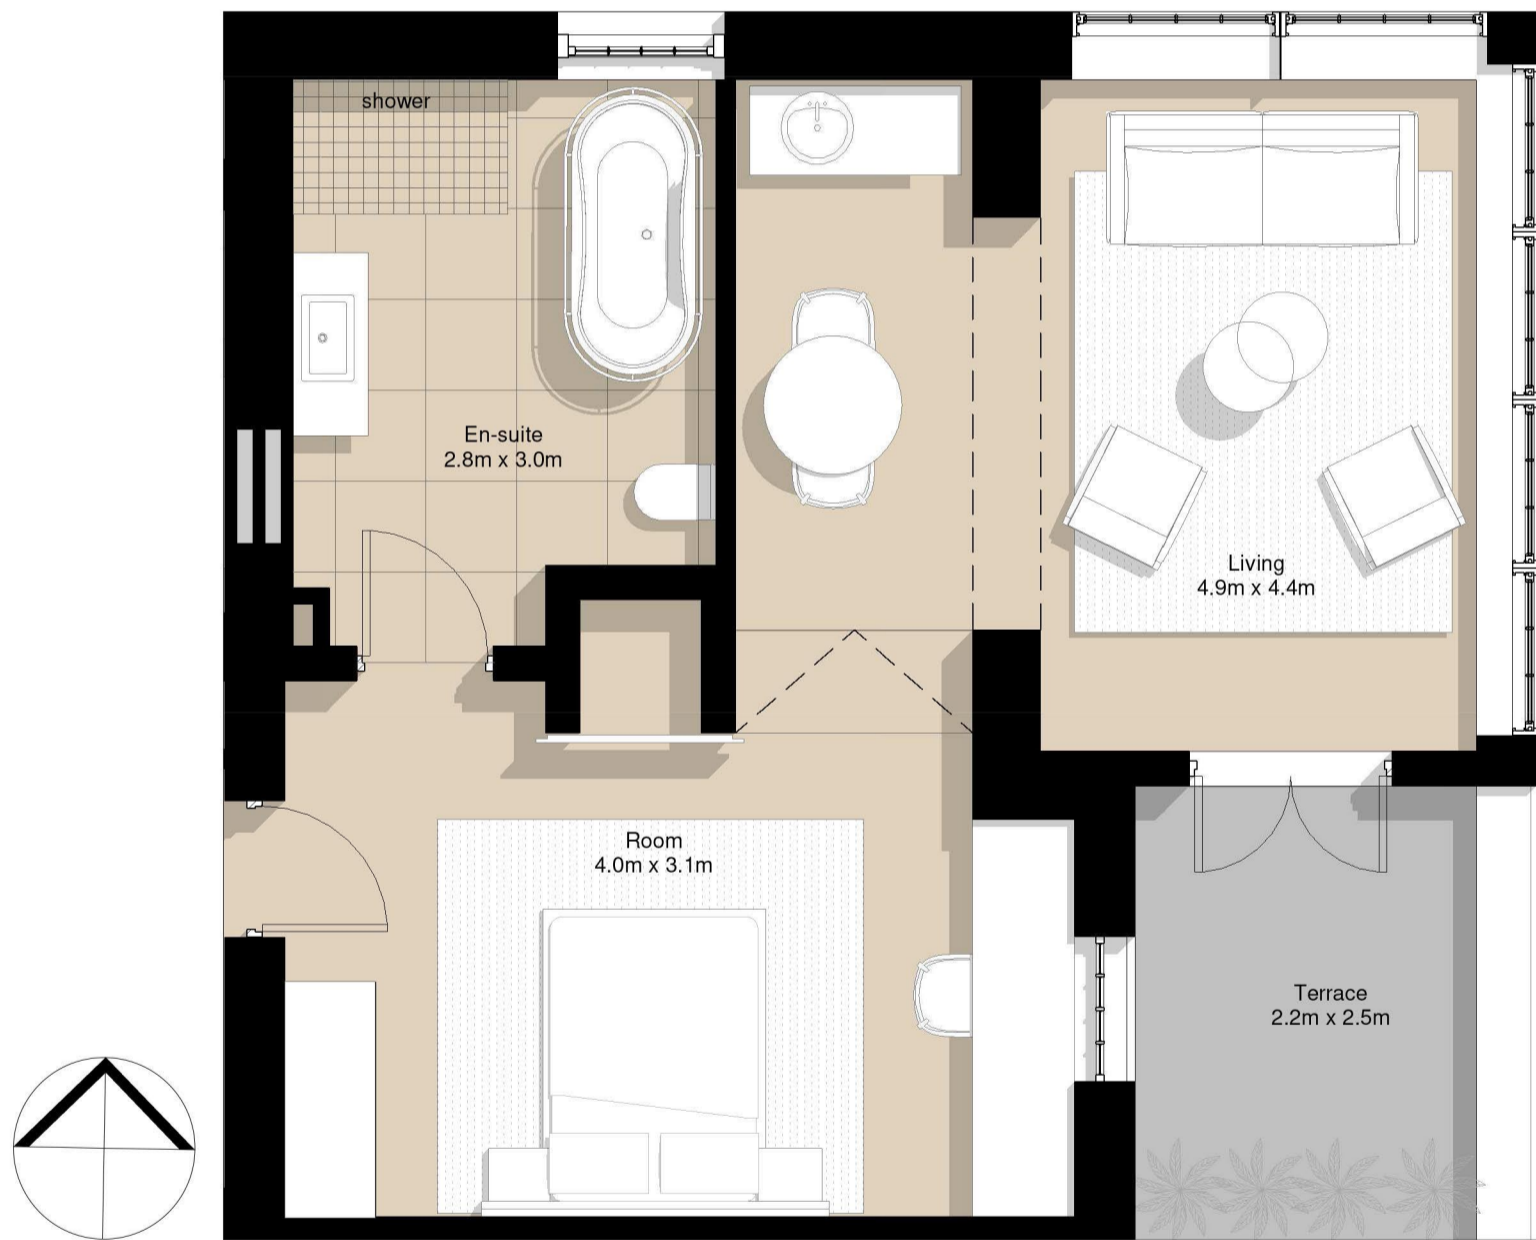

Manor House

H_F4

1 Bedroom with en-suite

Area schedule*

Unit	61m ²
External	6m ²
Total	67m²

General notes:
 Layout not to scale.
 All room dimensions are expressed in the format (horizontal) x (vertical).

*Note: All areas are calculated to full extent of building envelope.