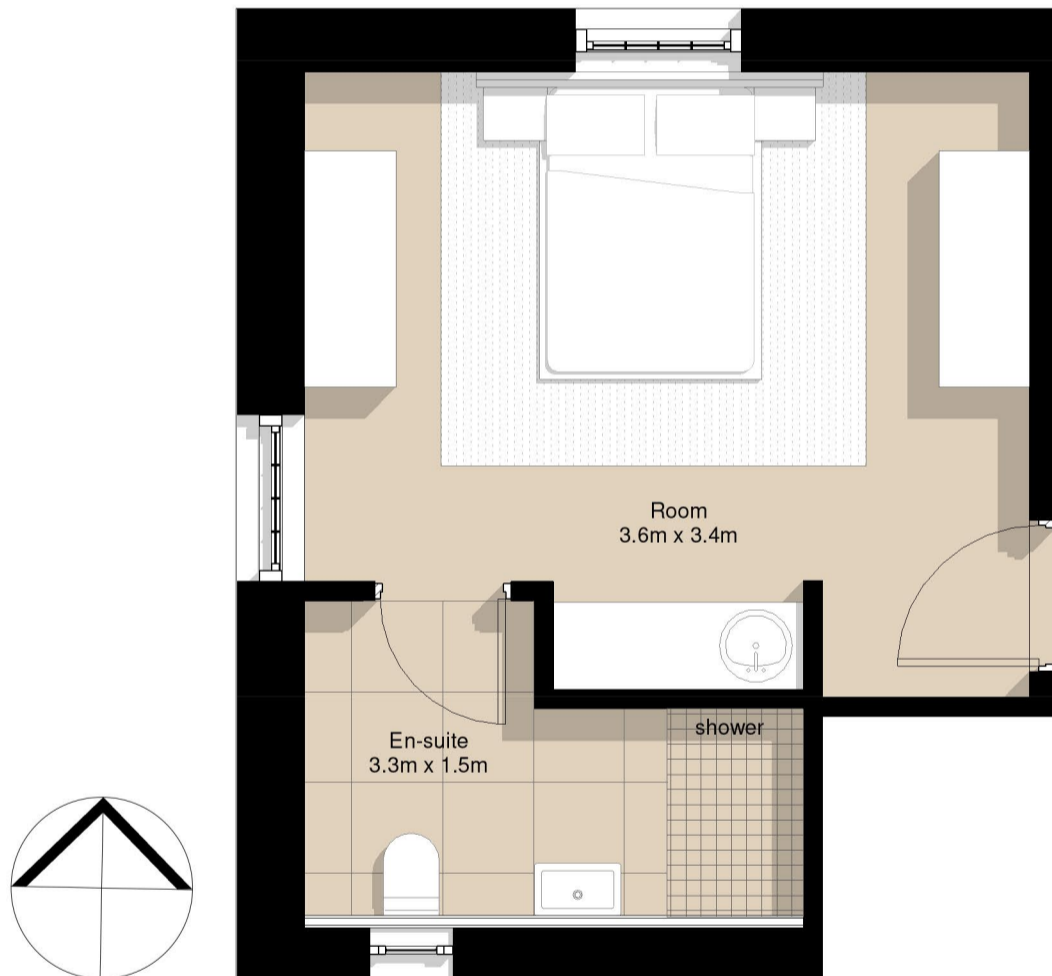

Manor House

H_F2

1 Bedroom with en-suite

Area schedule*

Unit	32m ²
External	0m ²
Total	32m ²

General notes:
Layout not to scale.
All room dimensions are expressed in the format (horizontal) x (vertical).

*Note: All areas are calculated to full extent of building envelope.